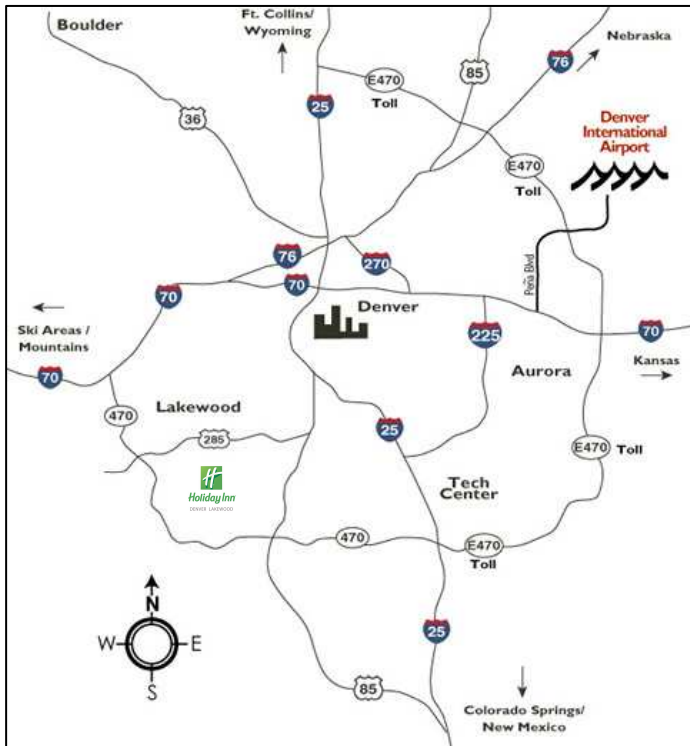

Holiday Inn

DENVER LAKEWOOD

Airport Information

Directions From Denver International Airport (DIA)

- I-70 West to I-25 South
- From I-25 South, exit on 6th Ave, head westbound and exit at Wadsworth Blvd.
 - Go South on Wadsworth approx. 6 miles to Jefferson (past US 285)
 - Turn left on Jefferson (Denny's restaurant is on the corner)
 - Make the first left on Vance Street
 - The hotel is located behind Denny's

Airport Transportation
Super Shuttle: 1-800-BLUE-VAN
(1-800-258-3826)
Advanced Reservations Recommended
Located on the Fifth Level (Baggage Claim)

7390 West Hampden Avenue • Lakewood, Colorado 80227 • (303) 980-9200 • Fax (303) 980-6423
www.hilakewood.com