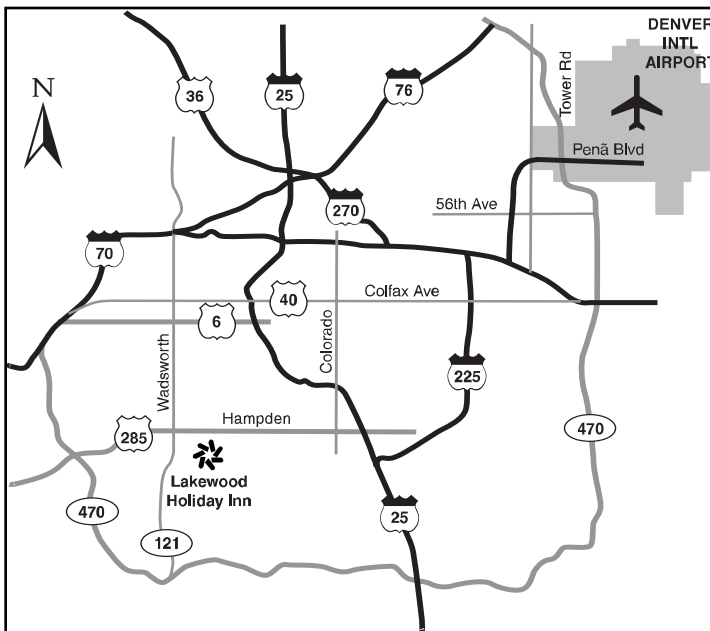

# *Airport Information*

## **Directions from DIA**

*(Quickest directions regardless of miles)*

*I-70 West to C-470 South.*

*Take C-470 to US 285 – North.*

*North on US 285 to the Wadsworth exit.*

*Head South on Wadsworth (immediately get in the left lane!), take a left at the next street – Jefferson.*

*(Denny's restaurant on the corner)*

*Take a left on Vance Street.*

*\*Please allow for up to 1 ½ hour from DIA to hotel\**