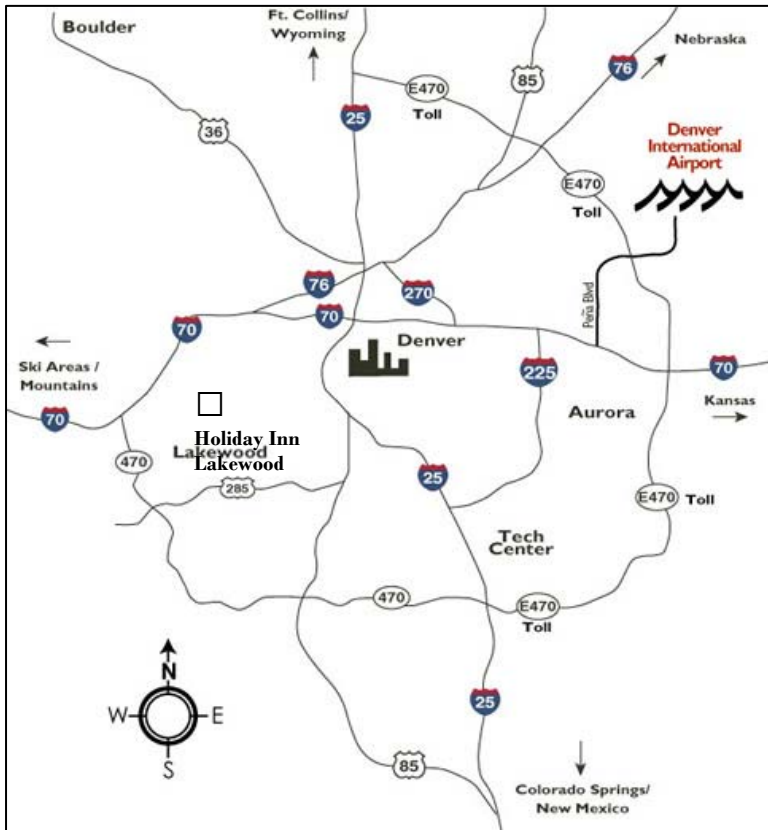

**Holiday Inn**

DENVER LAKEWOOD

## Airport Information

### Directions From Denver International Airport (DIA)

Take I-70 West to I-225 South  
Travel approx 12 mi. exit I-25 North  
Take first exit (#201) at Hampden  
Ave/Hwy 285

Turn Left at Hampden Ave  
Travel approx 9 miles  
Exit at Wadsworth and make a left  
Continue 1 block to Jefferson Ave and  
turn left.

Make your first left at Vance St.  
We are the 2<sup>nd</sup> hotel is on the right side  
of the street.

Distance: 45 miles

Approximate Time: 45 minutes