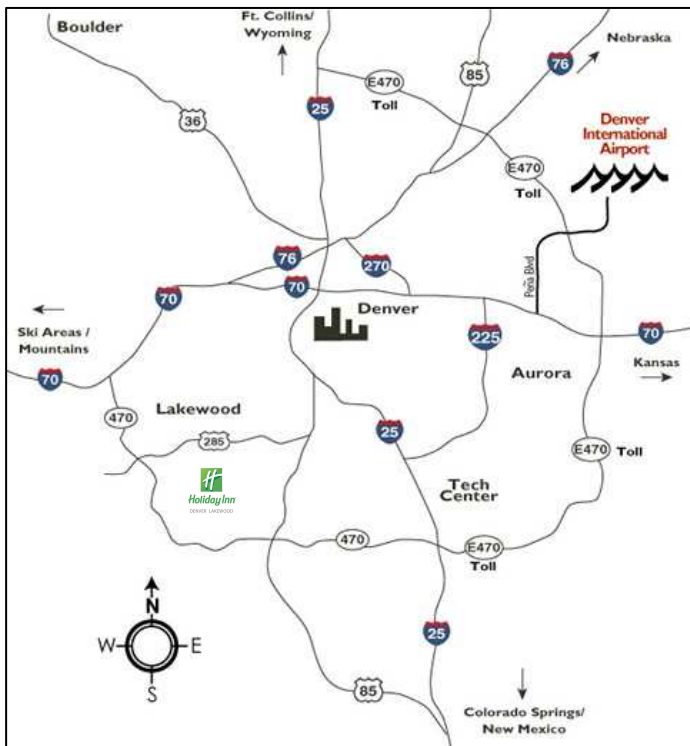

Holiday Inn

DENVER LAKEWOOD

Airport Information

Directions From Denver International Airport (DIA)

- I-70 West to I-25 South
- From I-25 South, exit on 6th Ave, head westbound and exit at Wadsworth Blvd.
- Go South on Wadsworth approx. 6 miles to Jefferson (past US 285)
- Turn left on Jefferson (Denny's restaurant is on the corner)
 - Make the first left on Vance Street
 - The hotel is located behind Denny's

Airport Transportation
Super Shuttle: 1-800-BLUE-VAN
(1-800-258-3826)
Advanced Reservations Recommended
Located on the Fifth Level (Baggage Claim)

7390 West Hampden Avenue • Lakewood, Colorado 80227 • (303) 980-9200 • Fax (303) 980-6423
www.hilakewood.com